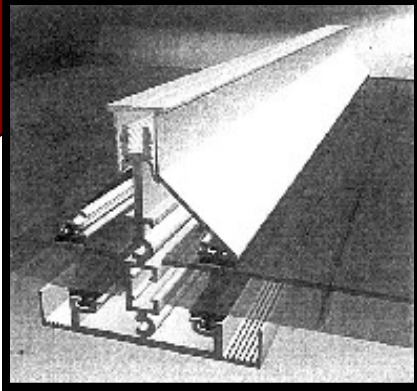

	Shed	Gable
180 Sqft or Less	\$30/Sqft	\$32/Sqft
181 Sqft or Larger	\$28/Sqft	\$30/Sqft

*****Shipping \$150.00 per Cover Additional**

www.PioneerFDSC.com • (360) 574-9085

PIONEER FENCE

DECK & PATIO COVERS

11318 NE HWY 99 • Vancouver, WA
Jennifer@PioneerFDSC.com

ACRYLIC

DEGLAS® IMPACT Double-Skinned Sheet is key to our structural, durable, maintenance-free T-Bar Roof Systems.

This isn't the flimsy 6mm or 1/4" product found in many of the competitions offerings. At a full 16mm or 5/8" in thickness, it far outperforms the others in structural capabilities