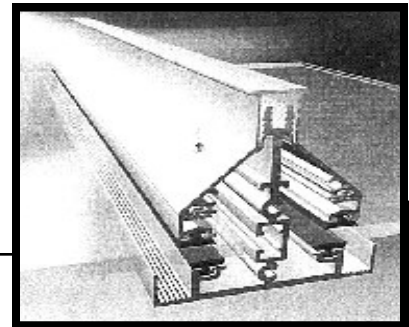

GLASS

Acrylic or Glass, your T-Bar Roof system has undergone the test of time and withstood whatever Mother Nature has chosen bring our way. Heavy snow loads, high winds, driving hail and intense heat have all been overcome for decades in real world situations.

Durable, Maintenance-Free finishes and engineered, structural capabilities are combined in an attractive, easy to install system that you can be confident and proud to include in your project.

Further confidence can come from knowing you are dealing with a dynamic "hands-on" company that has been in the field working with the system for several decades.

Chances are your "Unique Situation" or "Tricky Application" has been encountered before and we are more than willing to help every step of the way. Even more likely is that once you come to know the T-Bar Roof System, you'll quickly discover for yourself that the "Unique Situation" is easily accommodated and the "Tricky Application" isn't quite so tricky after all.

Call for your "Free" Estimate Today!

www.PioneerFDSC.com • (360) 574-9085

PIONEER FENCE
DECK & PATIO COVERS

11318 NE HWY 99 • Vancouver, WA
Jennifer@PioneerFDSC.com